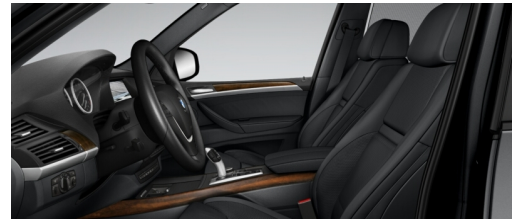

Vehicle Information

VIN	5UXFE83
Production Date	2008-04-28
Central Mileage	92,474 km
Type code	FE83
Type	X5 4.8I (USA)
Series	E70 (X Series)
Body Type	GEFZG
Steering	LHD
Engine	N62TU
Displacement	4.80 cm3
Power	261kw / 355hp
Drive	ALLR
Transmission	Automatic
Colour	BLACK SAPPHIRE METALLIC (475)
Upholstery	LEDER NEVADA PERF.SCHWARZ (LVSW)